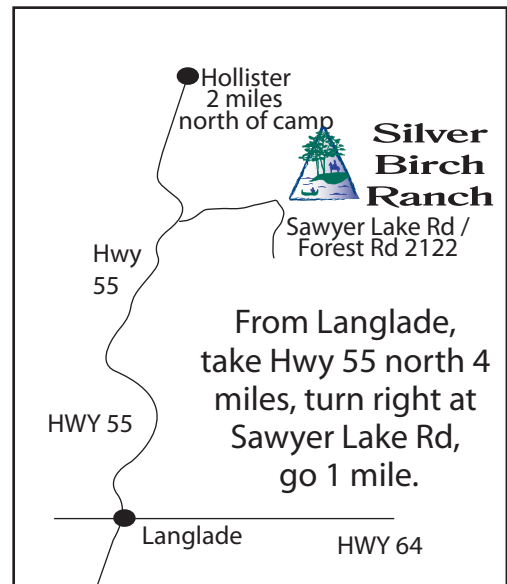

Silver Birch Ranch

If you get lost or need further assistance, please call SBR at:
715.484.2742

Directions to SBR from Chicago

Take 94 north to Milwaukee, then 43 north to Green Bay, and then 41/141 north. When 41/141 divides, stay on Hwy 141. Take 141 to 64 west. Take 64 west (left) to Hwy 55. Take Hwy 55 north (right) about 4 miles to Sawyer Lake Road (2122). Look for "9 Mile All Sport Resort" at the corner of Hwy 55 and Sawyer Lake Rd. Take Sawyer Lake Road to the right for about 1 mile. SBR is on the left side of the road.