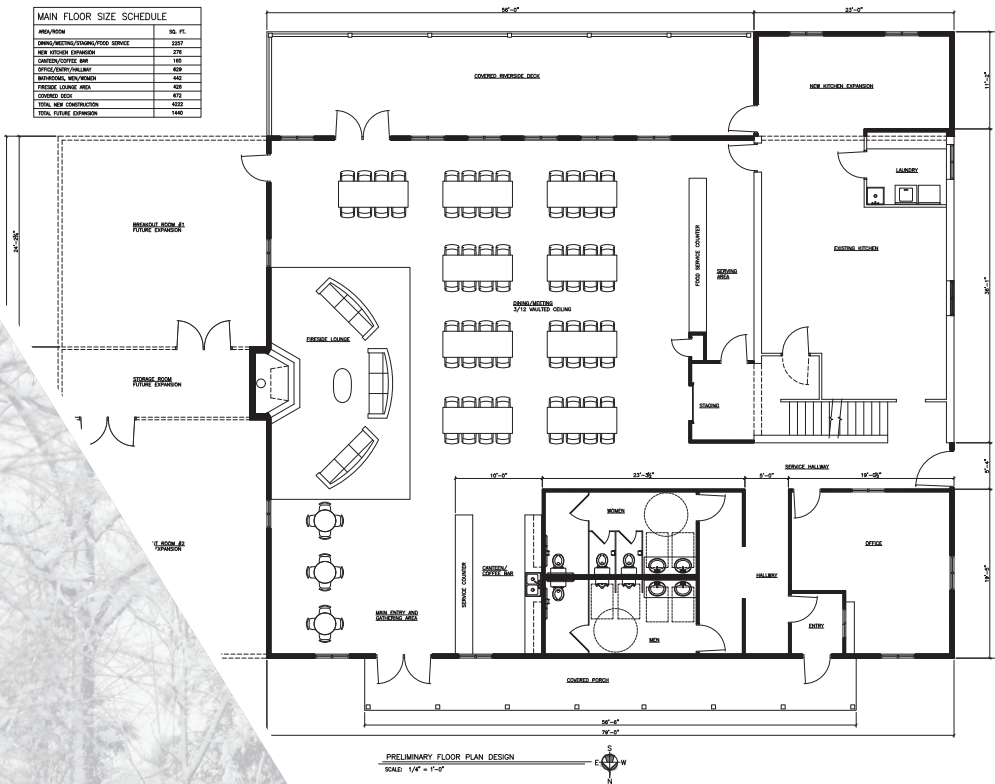

We also ask that you join us in praying for the Wolf River Refuge. With the growth of any ministry, there are always practical needs that need to be met. One of the biggest things that we are seeking God about now is for an addition to our Lodge building so that we can have a better meeting room and dining room facility for groups that come. Work has begun on preliminary plans of what that addition could look like. We are excited to see what God has in store at The Refuge as we dream of using this facility to help others find and follow Jesus.